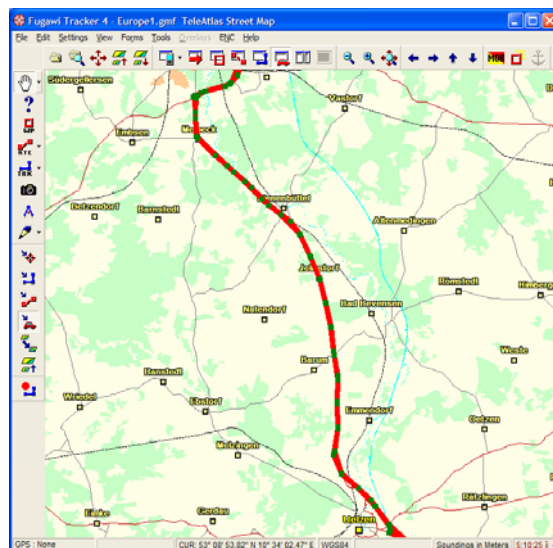

mazore

distance under control

Trading Ltd

FT-route

Version 1.4

Fugawi Tracker© Connector to the M2M-commserver

With FT-route you can display positions, that have been stored in the M2M-commserver, using Fugawi Tracker. You can display them as positions or routes in a map of your area.

This allows to see exactly when which vehicle has been where and which route it has taken.

Fugawi Tracker allows you to create your own digital maps for your area from scanned paper maps or other digital sources. This flexibility permits you to use a wide variety of maps depending on the location of the asset (ie. topographical, marine or street maps).

This is especially interesting for areas for which digital maps are not yet available.

Access to the M2M-commserver data is protected with a personal login and password.

**Route of a Vehicle
in Fugawi Tracker**

Mazore Trading Ltd. - Krinon 16 - 3110 Ekali – Limassol/Cyprus

Sales and information: e-mail: info@mazore.com - website: www.mazore.com

Almere/The Netherlands tel: +31-36-5387090 - fax: +31-36-5387099

Oberhausen/Germany tel: +49-208-6986088 - fax: +49-208-6986087