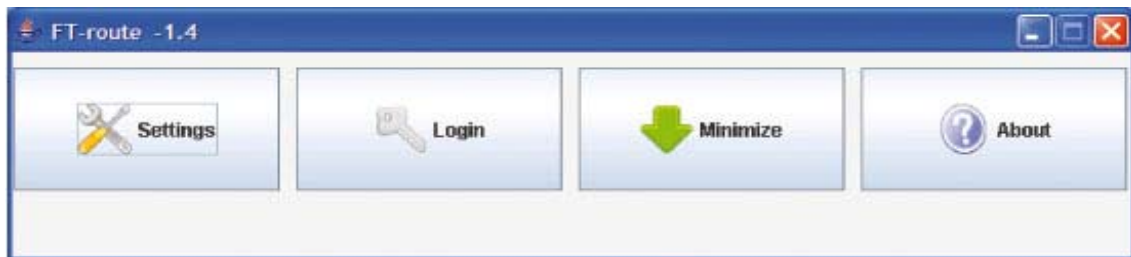

The Elements of FT-route

Products

Product	Part-No.	Product Description	Price
FT-route	FTR-05-23	Fugawi Tracker Interface Software to display data stored in the M2M-commserver with Fugawi Tracker	278 Euro 1895 Euro
	FTR-02-24	10 targets unlimited version	
Fugawi Tracker 4	FTR-05-02	Fugawi Tracker License	295 Euro 985 Euro 1995 Euro
		1 target	
		10 targets unlimited version	
M2M-commserver ASP-License	MMC-03-14	Clearance of the M2M-commserver to receive data from our remote control units (obligatory for FT-route)	19 Euro per vehicle per month